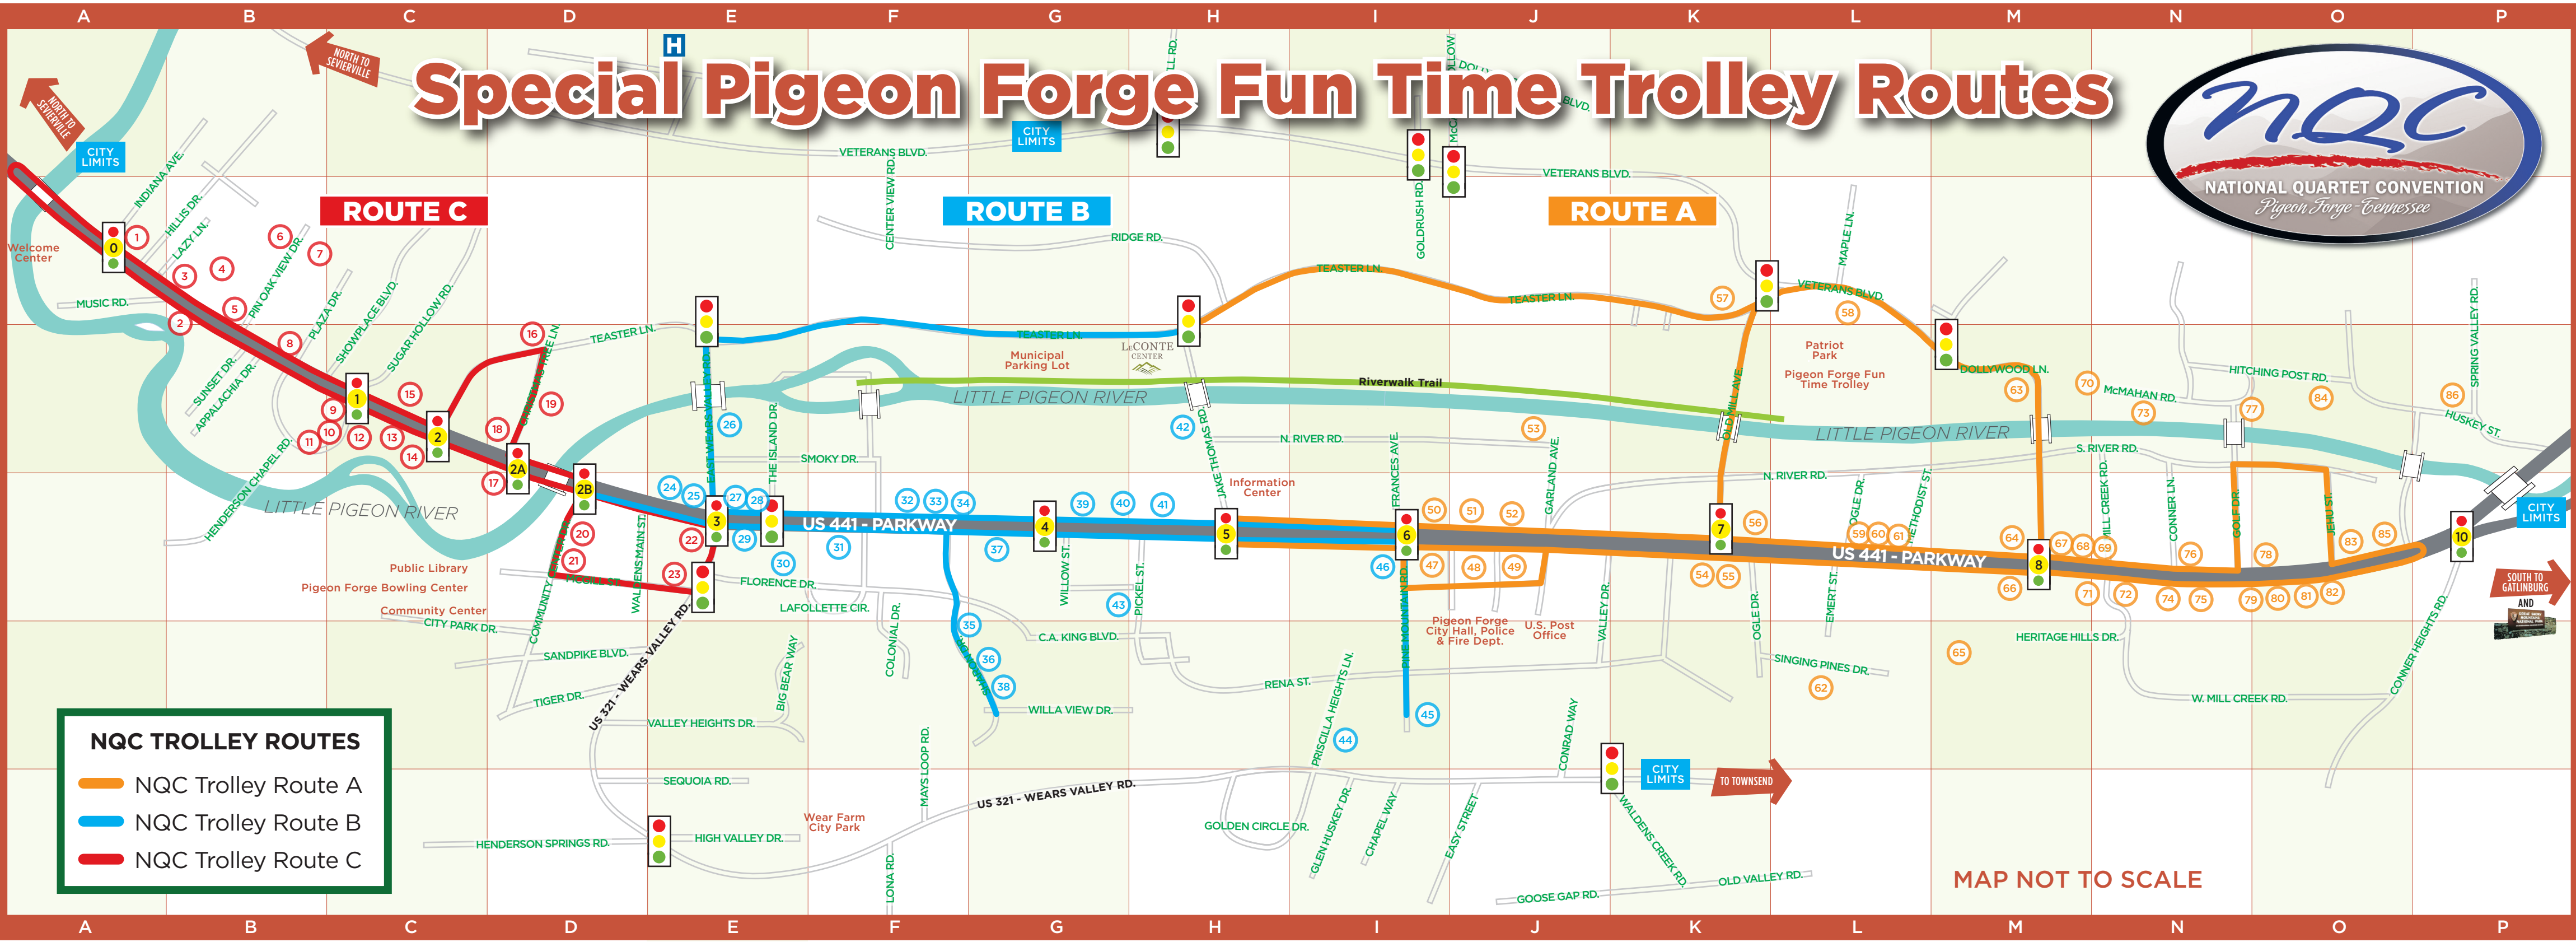

# Special Pigeon Forge Fun Time Trolley Routes

**NQC TROLLEY ROUTES**

- NQC Trolley Route A
- NQC Trolley Route B
- NQC Trolley Route C

MAP NOT TO SCALE

## NQC TROLLEY ROUTE A

## NQC TROLLEY ROUTE B

### ATTRACTIONS

- Smoky Mountain Opry
- WonderWorks
- Hatfield-McCoy Dinner Theater
- Titanic Museum Attraction
- Grand Majestic Theater
- Incredible Christmas Place
- Biblical Times Theatre
- Hollywood Wax Museum
- Castle of Chaos
- Cyrus Family Theater
- Country Tonite Theatre
- Memories Theatre
- Live Rock 'N Roll
- Scenic Helicopter Tours